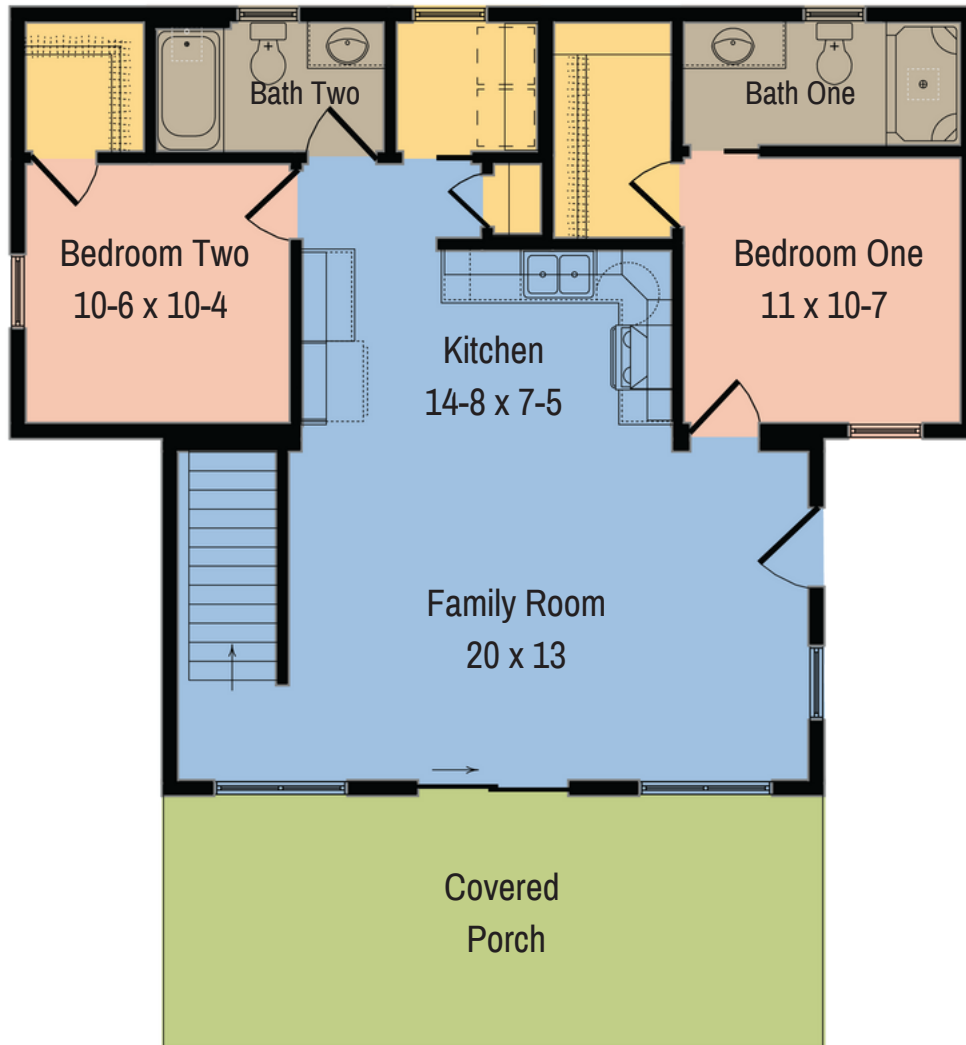

# THE RETREAT

Single-Story Ranch Home

2 Bedroom, 2 Bath

1010 Square Feet

Dimensions: 38' x 31'

**CONTACT:**

INFO@TERRACEHOMES.COM

1553 11TH DRIVE

# THE RETREAT

Single-Story Ranch Home  
2 Bedroom, 2 Bath  
1010 Square Feet  
Dimensions: 38' x 31'