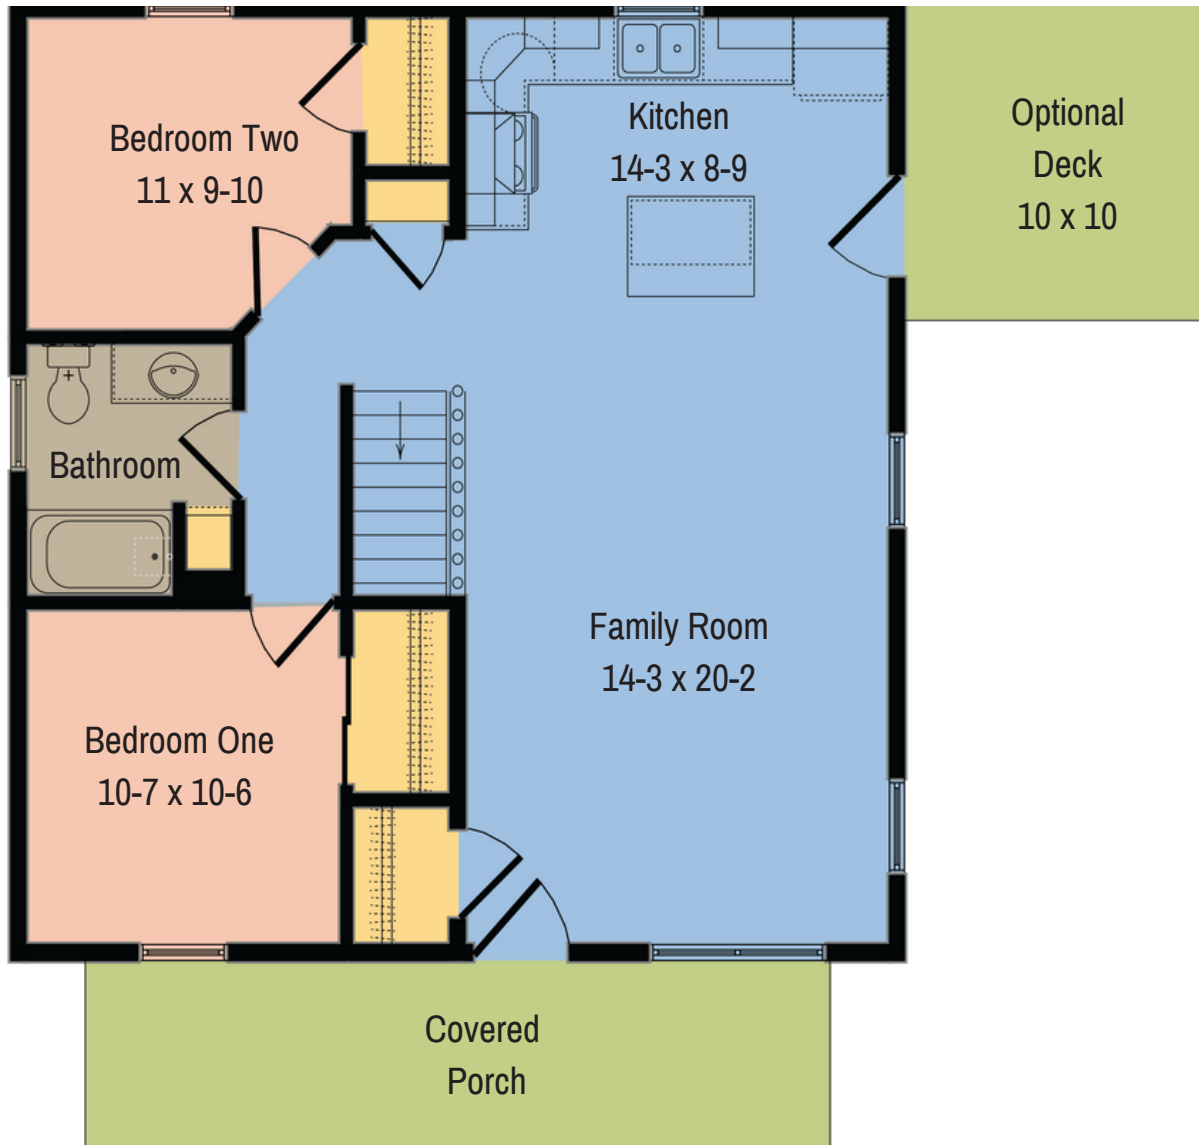

THE LAKESHORE

Single-Story Ranch Home

2 Bedroom, 1 Bath

900 Square Feet

Dimensions: 30' x 30'

CONTACT:

INFO@TERRACEHOMES.COM

1553 11TH DRIVE

FRIENDSHIP, WI 53934

(608) 339-7888

THE LAKESHORE

Single-Story Ranch Home

2 Bedroom, 1 Bath

900 Square Feet

Dimensions: 30' x 30'