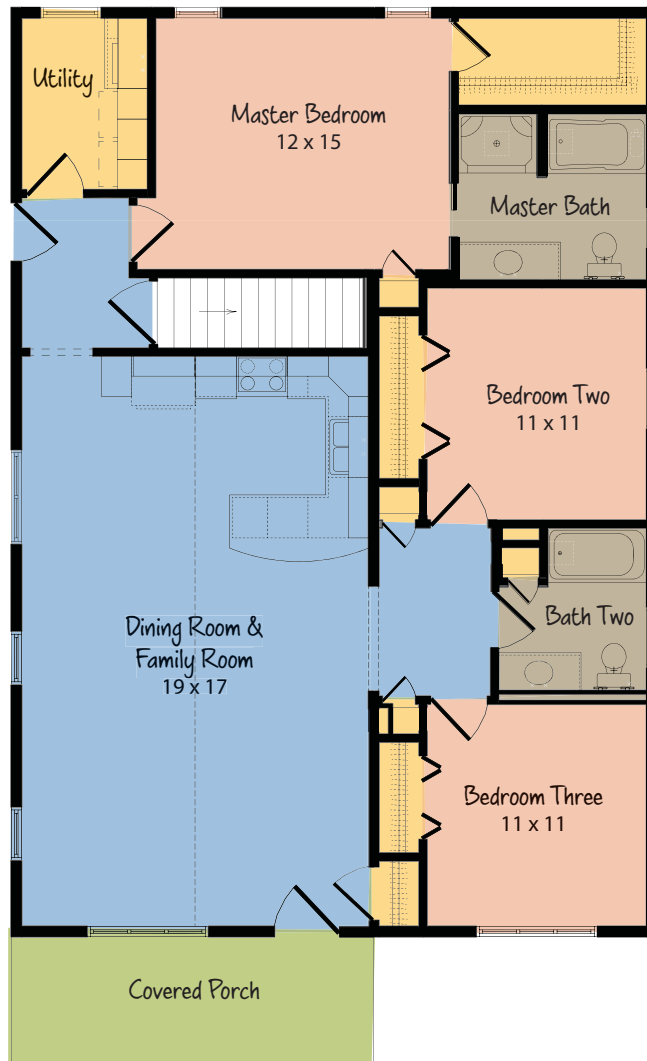

THE KITTERING

Terrace 
Custom Builders

1553 11th Drive | Friendship, WI
(608) 339-7888

Single Story Ranch Home

3 Bedroom, 2 Bath

1472 Square Feet

Dimensions: 32' x 46'

www.TerraceHomes.com

THE KITTERING

Single Story Ranch Home

3 Bedroom, 2 Bath

1472 Square Feet

Dimensions: 32' x 46'

Life Style Connections™

Outdoor Living | Common Areas | Bathrooms | Storage & Organizing | Bedrooms

Note: The elevations and floor plans in this brochure show optional items. Room sizes are approximate.