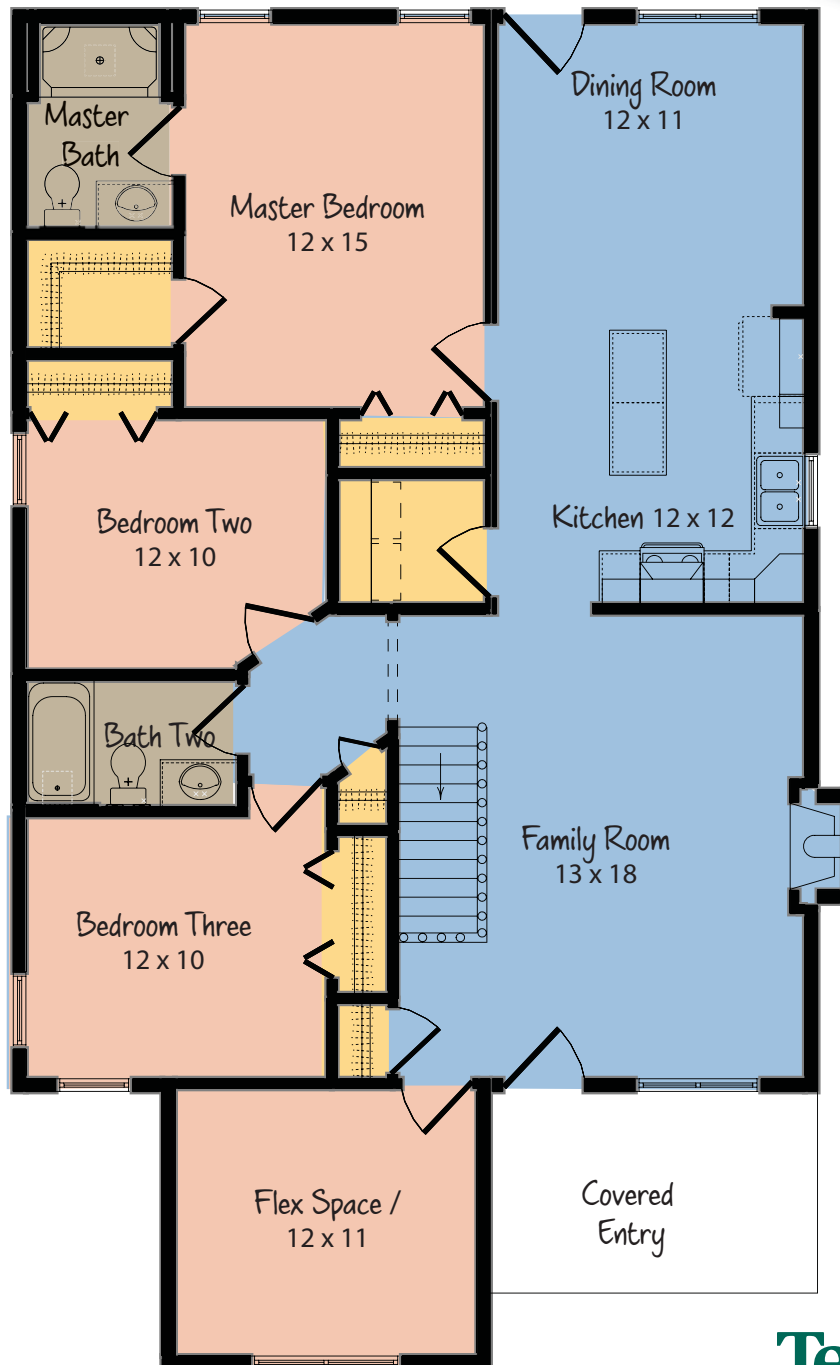

THE WILLIAM

Single Story Ranch Home

4 Bedroom, 2 Bath

1519 Square Feet

Dimensions: 32' x 54'

Note: The elevations and floor plans in this brochure show optional items. Room sizes are approximate.

THE WILLIAM

Terrace 
Custom Builders

1553 11th Drive | Friendship, WI
(608) 339-7888

Single Story Ranch Home

3 - 4 Bedroom, 2 Bath

1519 Square Feet

Dimensions: 54' x 32'

www.TerraceHomes.com